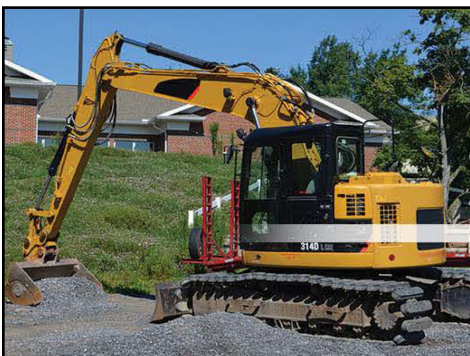

Cushotrac Track Pads

- Engineered for the toughest applications
- Available for any steel tracked machine with up to 48" steel shoes
- 100% Work-life guarantee

Multiple Mounting Designs: Depending on your application & equipment type, multiple mounting styles are available to provide optimum performance and reduce downtime.

Multiple Compounds for Any Application: Multiple rubber and polyurethane compounds to increase traction, wear-life, and cut & tear resistance.

100% Work-Life Guarantee: All Cushotrac® Track Pads are backed by an industry leading 100% Work-Life Guarantee.

CUSHOTRAC® CLAMP-ON™

The Fastest Solution for Surface Protection

- Always In Stock and ready for immediate shipping
- Fastest & easiest installation - 2 to 4 hours per complete set!
- Unique clamping mechanism secures the pad to the grouser shoe

CUSHOTRAC® MAXXimum™

The Heavy Duty Solution

- Engineered for the toughest applications
- Available in lengths up to 48" for any steel tracked equipment
- 5 Mounting track pad styles: Bolt-to-Shoe for single, double & triple bar grousers, Mold-On and Bolt-To-Link.