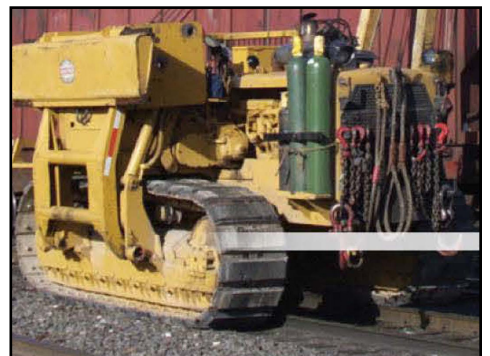

Cushotrac Track Pads

- Engineered for the toughest applications
- Available for any steel tracked machine with up to 48" steel shoes
- 100% Work-life guarantee

Multiple Mounting Designs: Depending on your application & equipment type, multiple mounting styles are available to provide optimum performance and reduce downtime.

Multiple Compounds for Any Application: Multiple rubber and polyurethane compounds to increase traction, wear-life, and cut & tear resistance.

100% Work-Life Guarantee: All Cushotrac® Track Pads are backed by an industry leading 100% Work-Life Guarantee.

CUSHOTRAC® CLAMP-ON™

The Fastest Solution for Surface Protection

- Always In Stock and ready for immediate shipping
- Fastest & easiest installation - 2 to 4 hours per complete set!
- Unique clamping mechanism secures the pad to the grouser shoe

CUSHOTRAC® MAXXimum™

The Heavy Duty Solution

- Engineered for the toughest applications
- Available in lengths up to 48" for any steel tracked equipment
- 5 Mounting track pad styles: Bolt-to-Shoe for single, double & triple bar grousers, Mold-On and Bolt-To-Link.