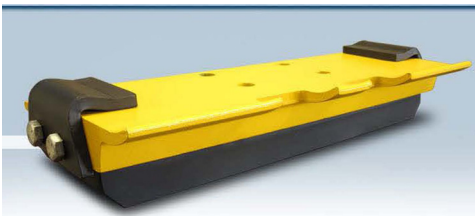

Cushotrac Track Pads

- Engineered for the toughest applications
- Available for any steel tracked machine with up to 48" steel shoes
- 100% Work-life guarantee

Multiple Mounting Designs: Depending on your application & equipment type, multiple mounting styles are available to provide optimum performance and reduce downtime.

Multiple Compounds for Any Application: Multiple rubber and polyurethane compounds to increase traction, wear-life, and cut & tear resistance.

100% Work-Life Guarantee: All Cushotrac® Track Pads are backed by an industry leading 100% Work-Life Guarantee.

CUSHOTRAC® CLAMP-ON™

The Fastest Solution for Surface Protection

- Always In Stock and ready for immediate shipping
- Fastest & easiest installation - 2 to 4 hours per complete set!
- Unique clamping mechanism secures the pad to the grouser shoe

CUSHOTRAC® MAXXimum™

The Heavy Duty Solution

- Engineered for the toughest applications
- Available in lengths up to 48" for any steel tracked equipment
- 5 Mounting track pad styles: Bolt-to-Shoe for single, double & triple bar grousers, Mold-On and Bolt-To-Link.